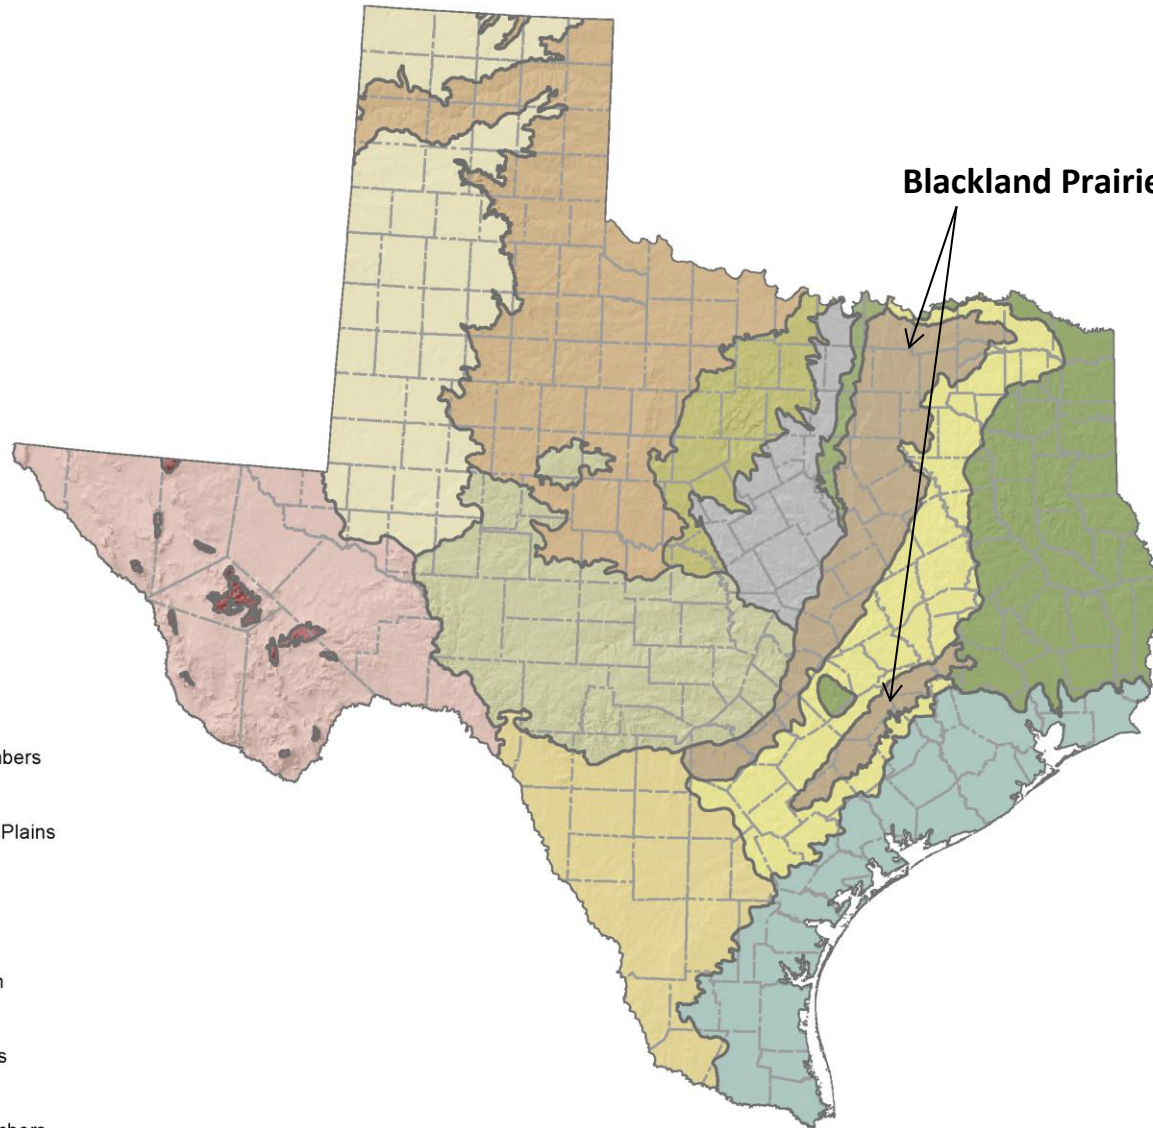

Blackland Prairies

photo by Texas A&M Forest Service

Legend

-  Counties
- Texas Ecoregions**
-  Blackland Prairies
-  Eastern Cross Timbers
-  Edwards Plateau
-  Grand Prairie and Plains
-  High Plains
-  Mountain Forest
-  Pineywoods
-  Post Oak Savannah
-  Rolling Plains
-  South Texas Plains
-  Trans Pecos
-  Western Cross Timbers
-  Western Gulf Coastal Plain

map by Texas A&M Forest Service