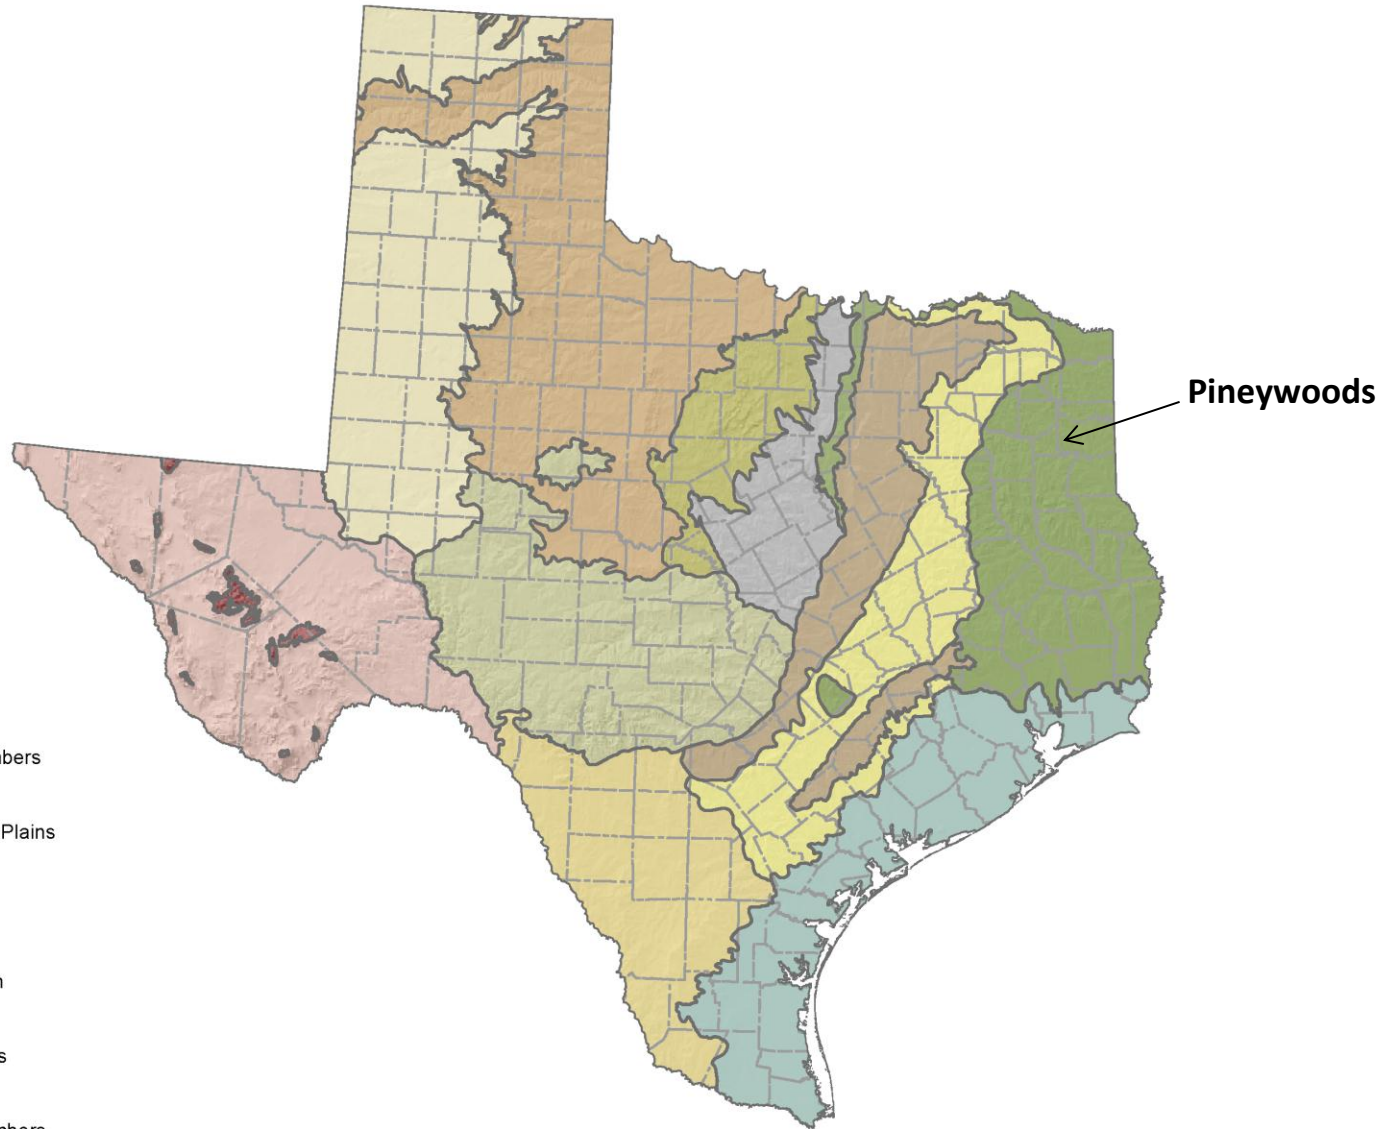

Northern Pineywoods

photo by Texas A&M Forest Service

Legend

Counties

Texas Ecoregions

- Blackland Prairies
- Eastern Cross Timbers
- Edwards Plateau
- Grand Prairie and Plains
- High Plains
- Mountain Forest
- Pineywoods
- Post Oak Savannah
- Rolling Plains
- South Texas Plains
- Trans Pecos
- Western Cross Timbers
- Western Gulf Coastal Plain

map by Texas Forest A&M Service